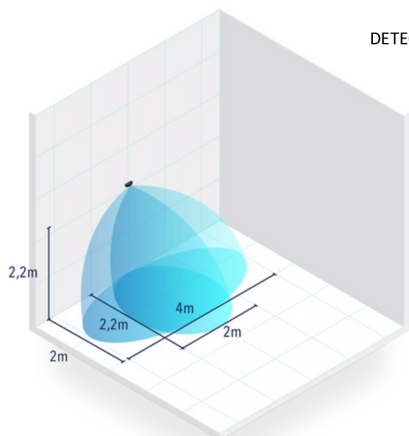

EAGLE ARTEK

DETECTION FIELD

EAGLE ARTEK Black

02.0718 00000-0023

EAGLE ARTEK White

02.0718 00000-0123

Universal opening sensor for automatic doors

The EAGLE ARTEK is a microwave sensor that can be installed on all types of automatic doors, regardless of the environment. Slim and compact, it is designed to fit the most discreet door operating systems. It offers one-way opening and optimises door opening and closing cycles.

Setting the parameters is flexible and easy using push buttons.

The detection field can be adjusted very simply without changing the antenna manually, as everything is handled electronically.

Accessories